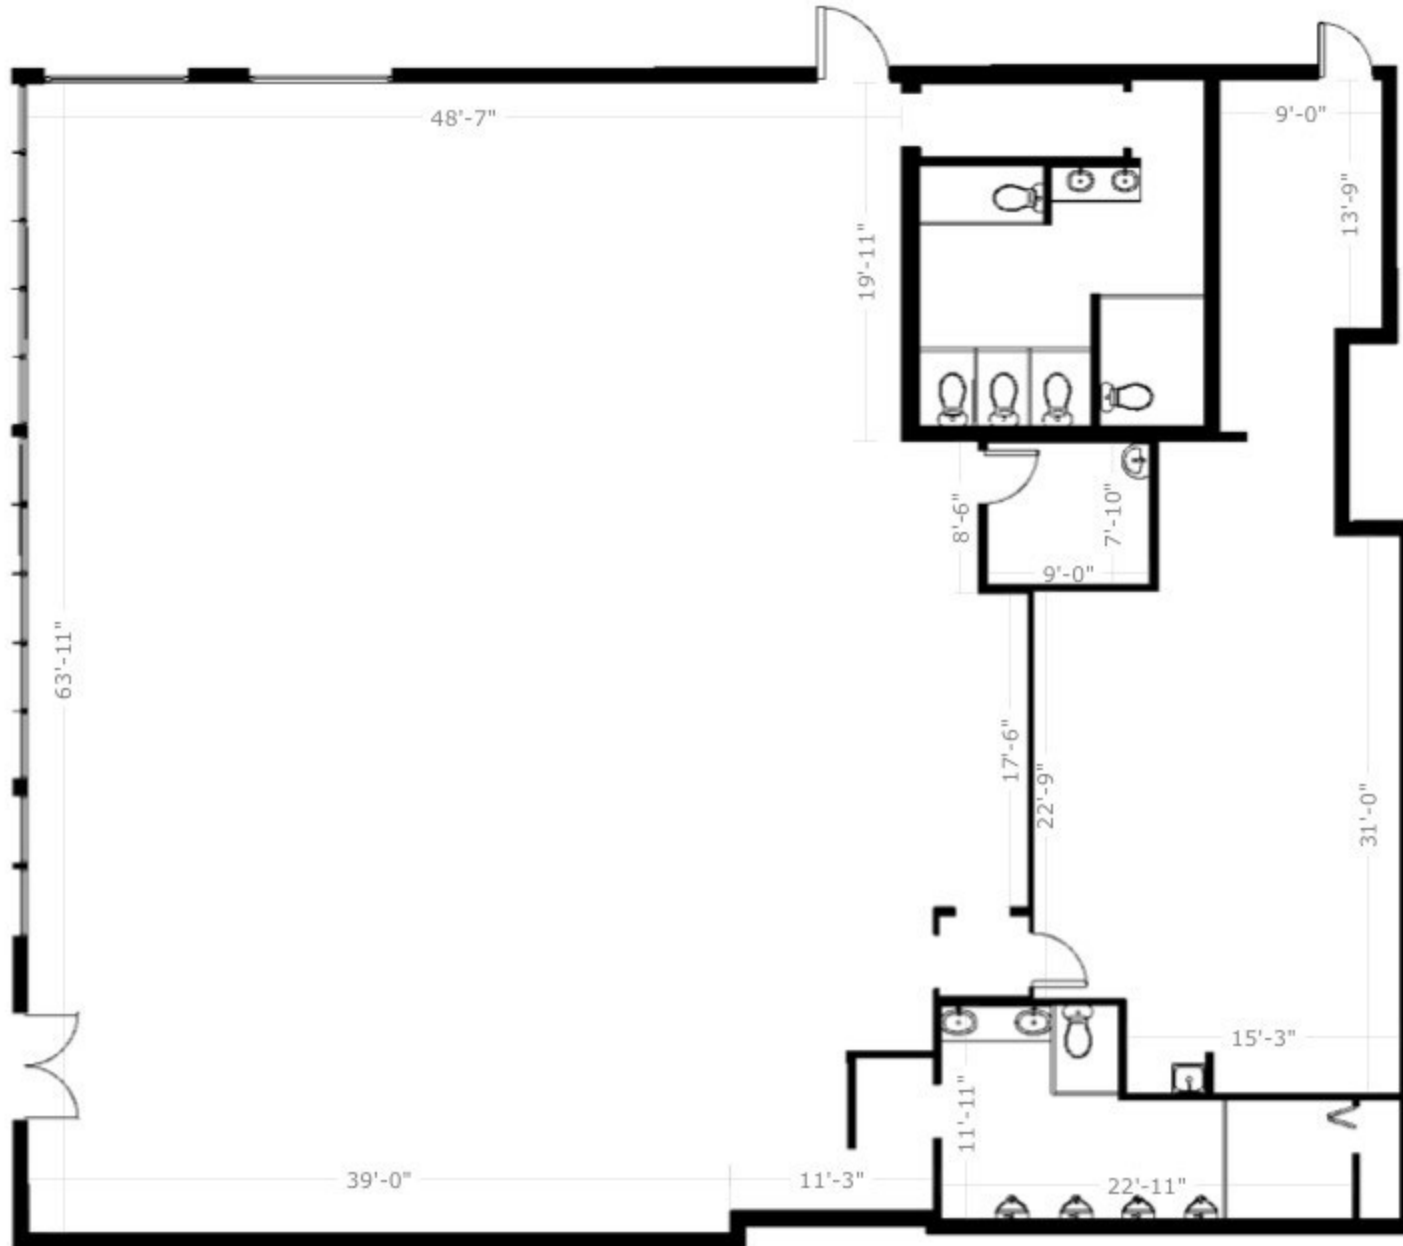

34718 US Hwy 19 N

Palm Harbor, FL 34684

5,022 SF

SCALE: 1' = 3/32"

FloorPlanNinja.com