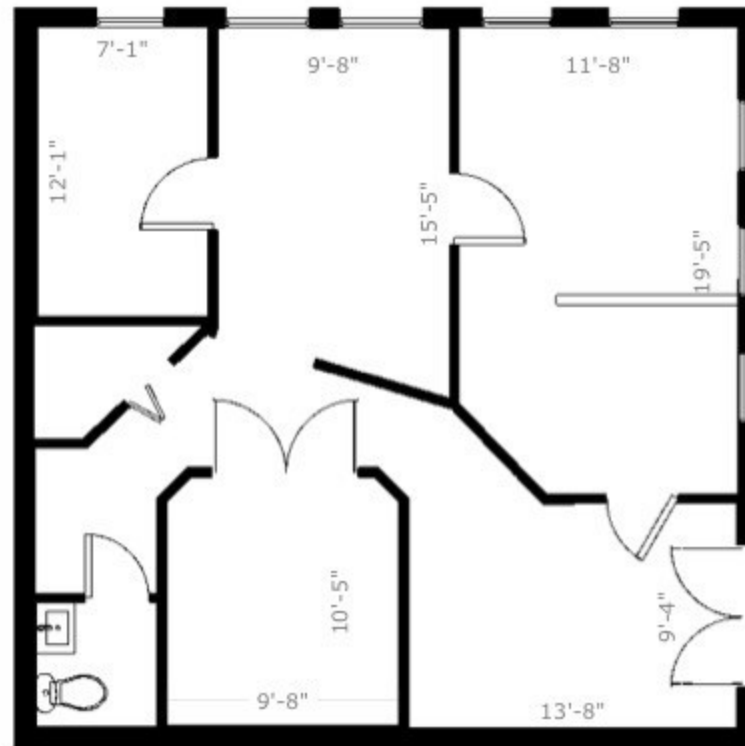

34826 US Hwy 19 N

Palm Harbor, FL 34684

951 SF

SCALE: 1' = 1/8"

FEET

5'

10'

20'

FloorPlanNinja.com