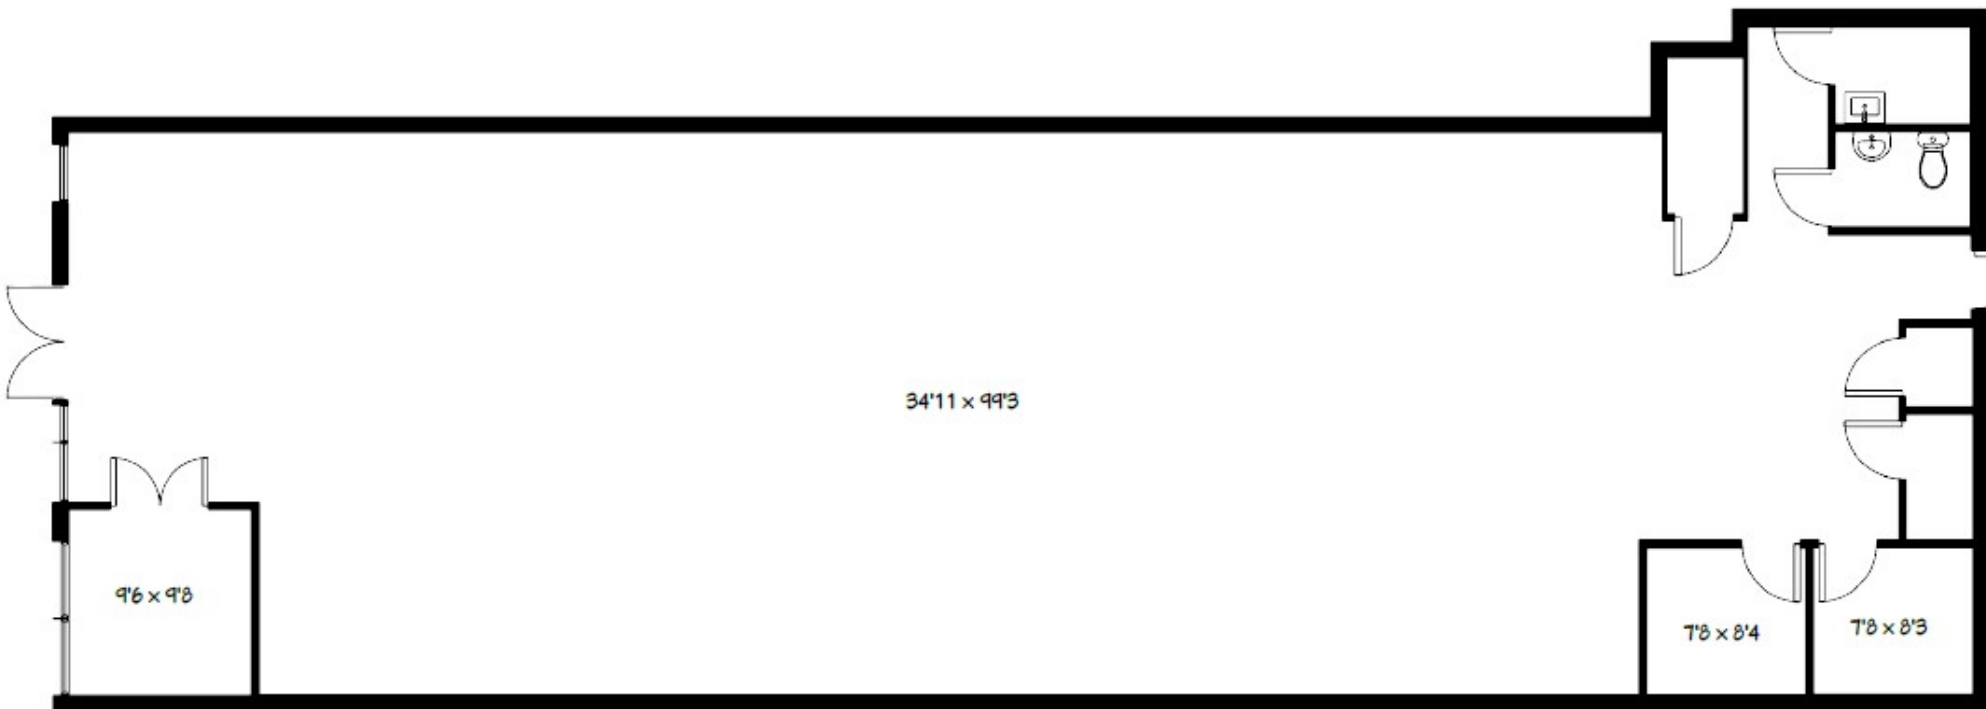

THE FOUNTAIN'S

PALM HARBOR, FL 34684

FEET

5'

10'

20'

30'

SCALE: 10' = 1"

Unit - 34930
3,113 SF

DISCLAIMER: THIS FLOORPLAN IS PROVIDED WITHOUT WARRANTY OF ANY KIND. FLOOR PLAN NINJA DISCLAIMS ANY WARRANTY INCLUDING, WITHOUT LIMITATION, SATISFACTORY OR ACCURACY OF DIMENSIONS. WE RESERVE THE RIGHT TO USE ALL FLOOR PLANS AND RENDERINGS FOR MARKETING PURPOSES