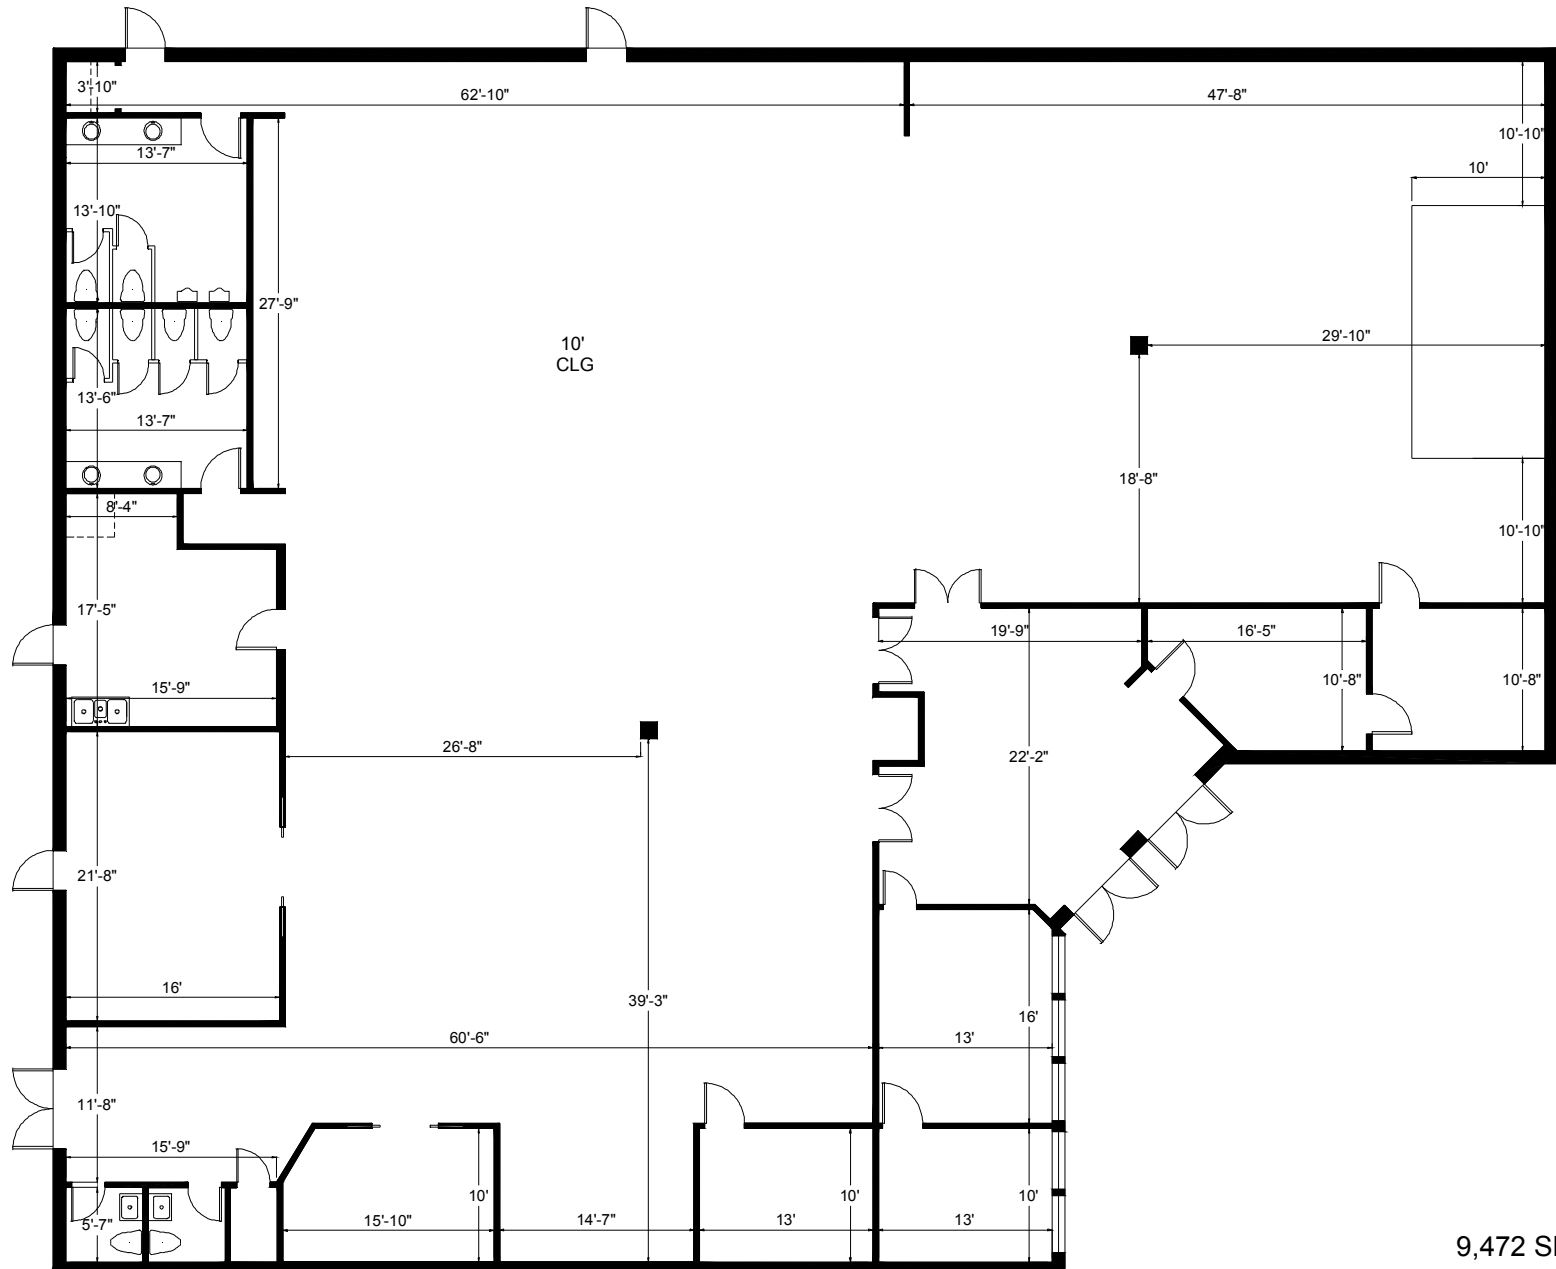

1447 LYONS ROAD  
COCONUT CREEK, FL 33063

Notice: This rendering is for marketing purposes only. All measurements, features and specifications are approximate. The accuracy of this information is subject to errors, omissions and changes. An architect should be contacted for actual measurements, features and specifications.