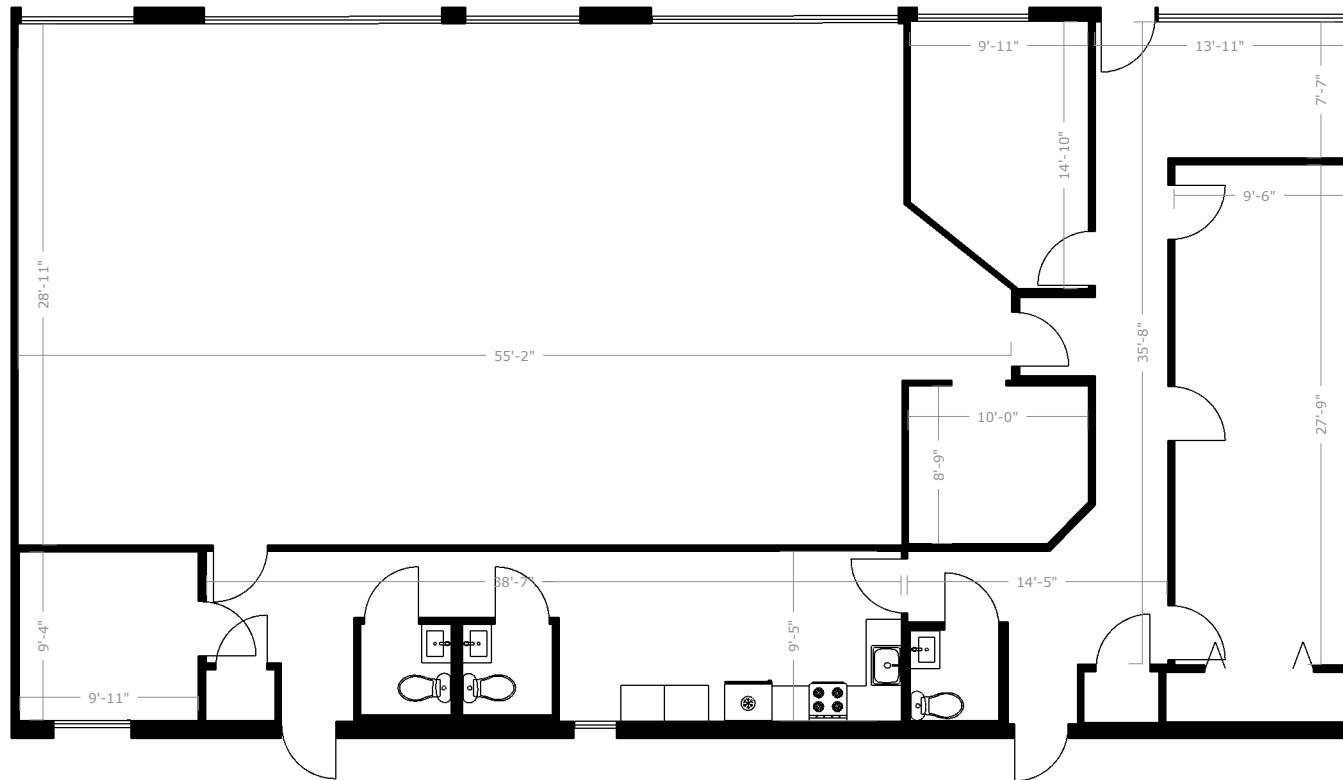

35040 US Hwy 19 N

Palm Harbor, FL 34684

0' 1' 5' 10' 15' 20'
FEET

SCALE: 1' = 3/32"

FloorPlanNinja.com

DISCLAIMER: THIS FLOORPLAN IS PROVIDED WITHOUT WARRANTY OF ANY KIND. FLOOR PLAN NINJA DISCLAIMS ANY WARRANTY INCLUDING, WITHOUT LIMITATION, SATISFACTORY OR ACCURACY OF DIMENSIONS. WE RESERVE THE RIGHT TO USE ALL FLOOR PLANS AND RENDERINGS FOR MARKETING PURPOSES